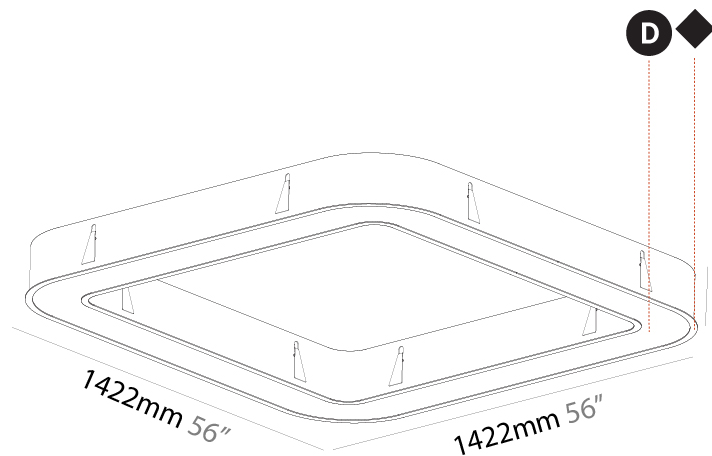

GENERAL

Series: Quantum
Partner: Prolicht
Division: Architectural
Installation: Recessed
Product Type: Ceiling Recessed
Mounting Location: Ceiling
Light Distribution: Direct

PHYSICAL

Shape: Square
Length (mm): 1422
Length (in): 56
Width (mm): 1422
Width (in): 56
Height (mm): 150
Height (in): 5 7/8
Min. Recessing Depth (mm): 160
Min. Recessing Depth (in): 6 5/16
Weight (kg): 21.113
Weight (lbs): 46.45
Diffuser: PMMA - Opal or Micro-Prism
Fixture Finish: SSR / BKV / CWI / CRY / HAB / UFT / ITA / RUA / FTG / MYG / LOD / PUS / FRO / FUP / KIA / POP / BLS / SPG / MEY / GOH / CHC / COM / ABZ / JAG / OBR / MOS / ROR
Fixture Material: PMMA / Aluminum

ELECTRICAL

Lamp Type: LED (Zhaga Standard)
Input Wattage (W): 80
Total Output Wattage (W): 64 / 51.2 (3500K)
Dimming: Non-Dimming / Phase Dimming (120Vac only) / 0-10V Dimming
Driver Included: Yes
Driver Location: Integrated
Driver Type: Constant Current - 120 / 277Vac
Driver Class: Class 2
Input Voltage (V): 120 - 277
Constant Current (MA): 350 / 800 (3500K)

LED

Color Temperature (*K): 3000 / 3500 / 4000
Max. Delivered Lumen (lm): 7380 / 7644 / 7800
CRI: >80 CRI
Efficiency (%): 65
Lamp Life (hrs): 50000

OPTICAL

RATINGS AND CERTIFICATIONS

Certified By: Certified for North American Standards
IP rating: IP20