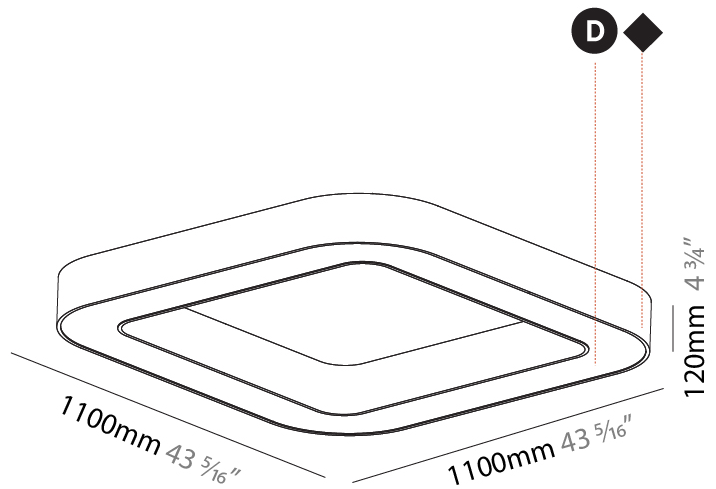

1. To build a product code in our configurator select the specify button on the base model # product page
2. To build a manual product code on this datasheet choose from the options listed below in blue font and add the suffix to the base model #

GENERAL

Series: Quantum
Partner: Prolicht
Division: Architectural
Installation: Surface
Product Type: Ceiling Surface
Mounting Location: Ceiling
Light Distribution: Direct

PHYSICAL

Shape: Square
Length (mm): 1100
Length (in): 43 ⁵/₁₆"
Width (mm): 1100
Width (in): 43 ⁵/₁₆"
Height (mm): 120
Height (in): 4 ³/₄"
Weight (kg): 14.2
Weight (lbs): 31.24
Diffuser: PMMA - Opal or Micro-Prism
Fixture Finish: SSR / BKV / CWI / CRY / HAB / UFT / ITA / RUA / FTG / MYG / LOD / PUS / FRO / FUP / KIA / POP / BLS / SPG / MEY / GOH / CHC / COM / ABZ / JAG / OBR / MOS / ROR
Fixture Material: PMMA / Aluminum

ELECTRICAL

Lamp Type: LED (Zhaga Standard)
Input Wattage (W): 60
Total Output Wattage (W): 48 / 38.4 (3500K)
Dimming: Non-Dimming / Phase Dimming (120Vac only) / 0-10V Dimming
Driver Included: Yes
Driver Location: Integrated
Driver Type: Constant Current - 120 / 277Vac
Driver Class: Class 2
Input Voltage (V): 120 - 277
Constant Current (MA): 350 / 1200 (3500K)

LED

Color Temperature (°K): 3000 / 3500 / 4000
Max. Delivered Lumen (lm): 5540 / 5733 / 5850
CRI: >80 CRI
Efficiency (%): 65
Lamp Life (hrs): 50000

OPTICAL

RATINGS AND CERTIFICATIONS

Certified By: Certified for North American Standards
IP rating: IP20