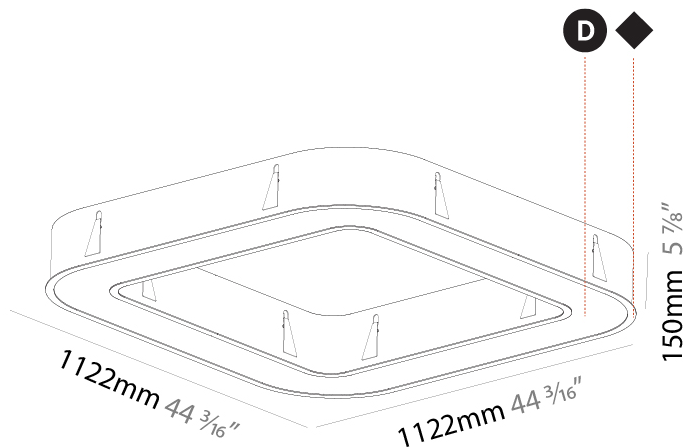

GENERAL

Series: Quantum
Partner: Prolicht
Division: Architectural
Installation: Recessed
Product Type: Ceiling Recessed
Mounting Location: Ceiling
Light Distribution: Direct

PHYSICAL

Shape: Square
Length (mm): 1122
Length (in): 44 ³/₁₆
Width (mm): 1122
Width (in): 44 ³/₁₆
Height (mm): 150
Height (in): 5 ⁷/₈
Min. Recessing Depth (mm): 160
Min. Recessing Depth (in): 6 ⁵/₁₆
Weight (kg): 16.085
Weight (lbs): 35.39
Diffuser: [PMMA - Opal or Micro-Prism](#)
Fixture Finish: [SSR / BKV / CWI / CRY / HAB / UFT / ITA / RUA / FTG / MYG / LOD / PUS / FRO / FUP / KIA / POP / BLS / SPG / MEY / GOH / CHC / COM / ABZ / JAG / OBR / MOS / ROR](#)
Fixture Material: [PMMA / Aluminum](#)

ELECTRICAL

Lamp Type: LED (Zhaga Standard)
Input Wattage (W): 60
Total Output Wattage (W): 48 / 38.4 (3500K)
Dimming: [Non-Dimming / Phase Dimming (120Vac only) / 0-10V Dimming](#)
Driver Included: Yes
Driver Location: Integrated
Driver Type: Constant Current - 120 / 277Vac
Driver Class: Class 2
Input Voltage (V): 120 - 277
Constant Current (MA): 350 / 1200 (3500K)

LED

[Color Temperature (°K): 3000 / 3500 / 4000](#)
Max. Delivered Lumen (lm): 5540 / 5733 / 5850
CRI: >80 CRI
Efficiency (%): 65
Lamp Life (hrs): 50000

OPTICAL

RATINGS AND CERTIFICATIONS

Certified By: Certified for North American Standards
IP rating: IP20