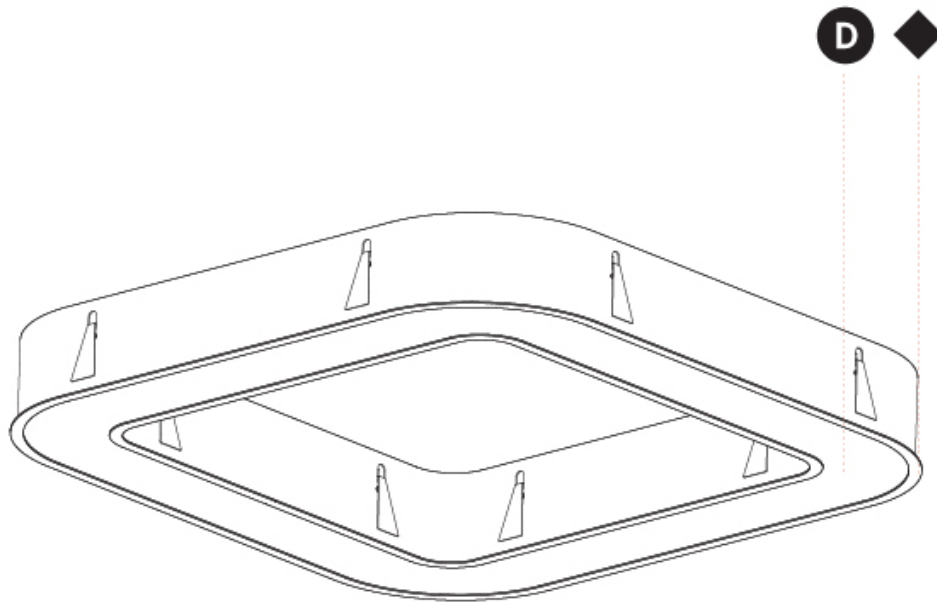

A37563-

PROJECT	_____
TYPE	_____
SPECIFIER	_____
QUANTITY	_____
DATE	_____

A