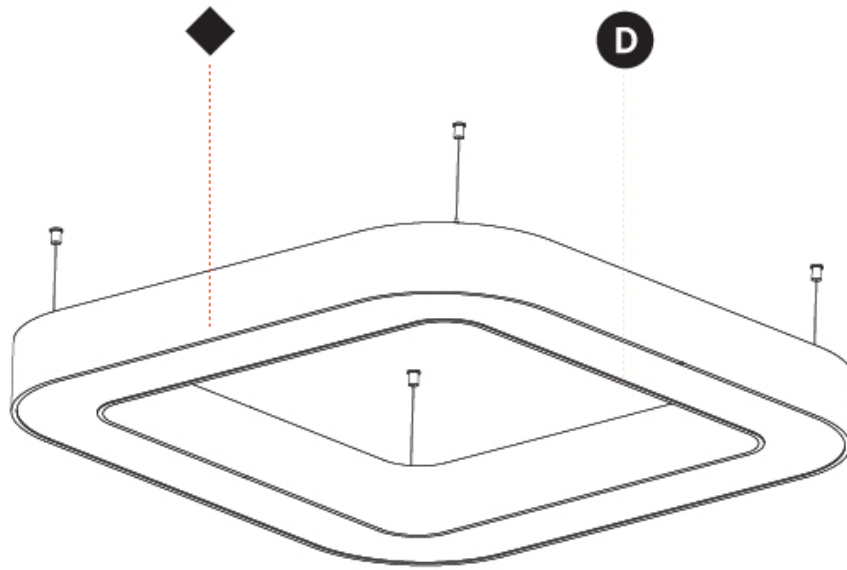

A30568-

PROJECT	_____
TYPE	_____
SPECIFIER	_____
QUANTITY	_____
DATE	_____

A