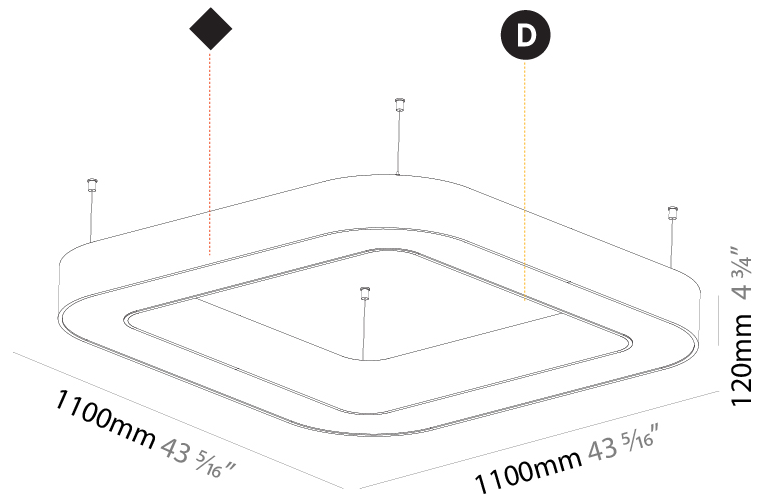

GENERAL

Series: Quantum
Partner: Prolicht
Division: Architectural
Installation: Suspension
Product Type: Pendant
Mounting Location: Ceiling
Light Distribution: Direct / Indirect

PHYSICAL

Shape: Square
Length (mm): 1100
Length (in): 43 ⁵/₁₆"
Width (mm): 1100
Width (in): 43 ⁵/₁₆"
Height (mm): 120
Height (in): 4 ³/₄"
Max. Overall Height (mm): 2120
Max. Overall Height (in): 83 ⁷/₁₆"
Weight (kg): 13.639
Weight (lbs): 30
Diffuser: [PMMA - Opal or Micro-Prism](#)
Fixture Finish: [SSR / BKV / CWI / CRY / HAB / UFT / ITA / RUA / FTG / MYG / LOD / PUS / FRO / FUP / KIA / POP / BLS / SPG / MEY / GOH / CHC / COM / ABZ / JAG / OBR / MOS / ROR](#)
Fixture Material: [PMMA / Aluminum](#)

ELECTRICAL

Lamp Type: LED (Zhaga Standard)
Input Wattage (W): 100
Total Output Wattage (W): 80 / 64 (3500K)
Dimming: [Non-Dimming / Phase Dimming (120Vac only) / 0-10V Dimming](#)
Driver Included: Yes
Driver Location: Integrated
Driver Type: Constant Current - 120 / 277Vac
Driver Class: Class 2
Input Voltage (V): 120 - 277
Constant Current (MA): 350 / 1200/800 (3500K)

LED

[Color Temperature (°K): 3000 / 3500 / 4000](#)
Max. Delivered Lumen (lm): 5540 / 5733 / 5850 Direct / 4870 / 5047 / 5150 Indirect
CRI: >80 CRI
Efficiency (%): 70.9
Lamp Life (hrs): 50000

OPTICAL

RATINGS AND CERTIFICATIONS

Certified By: Certified for North American Standards
IP rating: IP20

PROJECT	_____
TYPE	_____
SPECIFIER	_____
QUANTITY	_____
DATE	_____